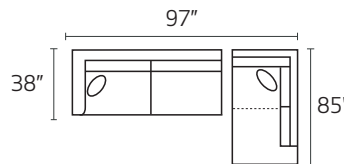

-23L LAF FULL SLEEPER

-82L LAF CHAISE

-82R RAF CHAISE

-03 ARMLESS LOVESEAT

-28L LSF ARMLESS CHAISE
*item has TWO seat cushions

-28R RSF ARMLESS CHAISE
*item has TWO seat cushions

-25L/-11/-03/-82R

-25L/-28R