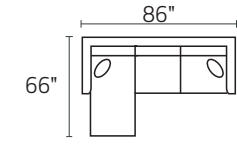

WHITNEY CONFIGURATIONS

- *90 REVERSIBLE CHAISE SOFA
*Ships as TWO pieces -90A / 90B

-30 SOFA

-60 CONDO SOFA

-20 LOVESEAT

-01 ARM CHAIR

-02 OTTOMAN

-10 ARMLESS CHAIR

-04L LAF CHAIR

-04R RAF CHAIR

-32L LAF SECTIONAL

-32R RAF SECTIONAL

-25L LAF LOVESEAT

-25R RAF LOVESEAT

-27L LAF 1 ARM SOFA

-27R RAF 1 ARM SOFA