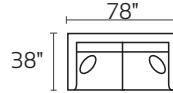

WHITNEY CONFIGURATIONS

- *90 REVERSIBLE CHAISE SOFA
*Ships as TWO pieces -90A / 90B

-30 SOFA

-60 CONDO SOFA

-20 LOVESEAT

-01 ARM CHAIR

-02 OTTOMAN

-10 ARMLESS CHAIR

-04L LAF CHAIR

-04R RAF CHAIR

-32L LAF SECTIONAL

-32R RAF SECTIONAL

-25L LAF LOVESEAT

-25R RAF LOVESEAT

-27L LAF 1 ARM SOFA

-27R RAF 1 ARM SOFA