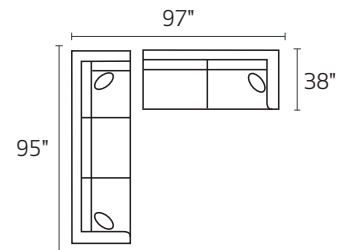

-11 SEATING WEDGE

-15 CORNER UNIT

-84L LAF CUDDLER CHAISE

-84R RAF CUDDLER CHAISE

-23R RAF FULL SLEEPER

-06 ARMLESS FULL SLEEPER

-31 QUEEN SLEEPER

-21 FULL SLEEPER

-23L LAF FULL SLEEPER

-82L LAF CHAISE

-82R RAF CHAISE

-03 ARMLESS LOVESEAT

-28L LSF ARMLESS CHAISE
*item has TWO seat cushions

-28R RSF ARMLESS CHAISE
*item has TWO seat cushions

-25L/-11/-03/-82R

-25L/-28R