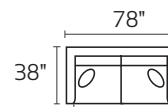

-04L LAF CHAIR

-04R RAF CHAIR

-32L LAF SECTIONAL

-32R RAF SECTIONAL

-25L LAF LOVESEAT

-25R RAF LOVESEAT

-27L LAF 1 ARM SOFA

-27R RAF 1 ARM SOFA

-11 SEATING WEDGE

-15 CORNER UNIT

-84L LAF CUDDLER CHAISE

-84R RAF CUDDLER CHAISE

-23R RAF FULL SLEEPER

-06 ARMLESS FULL SLEEPER

-31 QUEEN SLEEPER

-21 FULL SLEEPER

-23L LAF FULL SLEEPER

-82L LAF CHAISE

-82R RAF CHAISE

-03 ARMLESS LOVESEAT

-28L LSF ARMLESS CHAISE
*item has TWO seat cushions

-28R RSF ARMLESS CHAISE
*item has TWO seat cushions

-25L/-11/-03/-82R

-25L/-28R