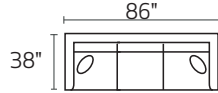

WHITNEY CONFIGURATIONS

- *90 REVERSIBLE CHAISE SOFA
*Ships as TWO pieces -90A / 90B

-30 SOFA

-60 CONDO SOFA

-20 LOVESEAT

-01 ARM CHAIR

-02 OTTOMAN

-10 ARMLESS CHAIR