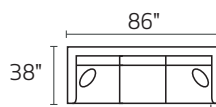

-11 SEATING WEDGE

-15 CORNER UNIT

-84L LAF CUDDLER CHAISE

-84R RAF CUDDLER CHAISE

-23R RAF FULL SLEEPER

-06 ARMLESS FULL SLEEPER

-31 QUEEN SLEEPER

-21 FULL SLEEPER

-23L LAF FULL SLEEPER

-82L LAF CHAISE

-82R RAF CHAISE

-03 ARMLESS LOVESEAT

-28L LSF ARMLESS CHAISE
*item has TWO seat cushions

-28R RSF ARMLESS CHAISE
*item has TWO seat cushions

-25L/-11/-03/-82R

-25L/-28R