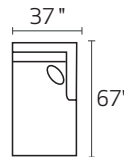

-04L LAF CHAIR

-04R RAF CHAIR

-32L LAF SECTIONAL

-32R RAF SECTIONAL

-25L LAF LOVESEAT

-25R RAF LOVESEAT

-27L LAF 1 ARM SOFA

-27R RAF 1 ARM SOFA

-11 SEATING WEDGE

-15 CORNER UNIT

-84L LAF CUDDLER CHAISE

-84R RAF CUDDLER CHAISE

-23R RAF FULL SLEEPER

-06 ARMLESS FULL SLEEPER

-31 QUEEN SLEEPER

-21 FULL SLEEPER

-23L LAF FULL SLEEPER

-82L LAF CHAISE

-82R RAF CHAISE

-03 ARMLESS LOVESEAT

-28L LSF ARMLESS CHAISE
*item has TWO seat cushions

-28R RSF ARMLESS CHAISE
*item has TWO seat cushions

-25L/-11/-03/-82R

-25L/-28R