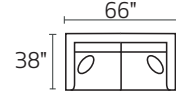

WHITNEY CONFIGURATIONS

- *90 REVERSIBLE CHAISE SOFA
*Ships as TWO pieces -90A / 90B

-30 SOFA

-60 CONDO SOFA

-20 LOVESEAT

-01 ARM CHAIR

-02 OTTOMAN

-10 ARMLESS CHAIR

-04L LAF CHAIR

-04R RAF CHAIR

-32L LAF SECTIONAL

-32R RAF SECTIONAL

-25L LAF LOVESEAT

-25R RAF LOVESEAT

-27L LAF 1 ARM SOFA

-27R RAF 1 ARM SOFA