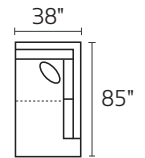

-11 SEATING WEDGE

-15 CORNER UNIT

-84L LAF CUDDLER CHAISE

-84R RAF CUDDLER CHAISE

-23R RAF FULL SLEEPER

-06 ARMLESS FULL SLEEPER

-31 QUEEN SLEEPER

-21 FULL SLEEPER

-23L LAF FULL SLEEPER

-82L LAF CHAISE

-82R RAF CHAISE

-03 ARMLESS LOVESEAT

-28L LSF ARMLESS CHAISE
*item has TWO seat cushions

-28R RSF ARMLESS CHAISE
*item has TWO seat cushions

-25L/-11/-03/-82R

-25L/-28R