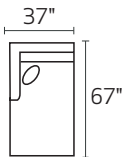

-04L LAF CHAIR

-04R RAF CHAIR

-32L LAF SECTIONAL

-32R RAF SECTIONAL

-25L LAF LOVESEAT

-25R RAF LOVESEAT

-27L LAF 1 ARM SOFA

-27R RAF 1 ARM SOFA

-11 SEATING WEDGE

-15 CORNER UNIT

-84L LAF CUDDLER CHAISE

-84R RAF CUDDLER CHAISE

-23R RAF FULL SLEEPER

-06 ARMLESS FULL SLEEPER

-31 QUEEN SLEEPER

-21 FULL SLEEPER

-23L LAF FULL SLEEPER

-82L LAF CHAISE

-82R RAF CHAISE

-03 ARMLESS LOVESEAT

-28L LSF ARMLESS CHAISE
*item has TWO seat cushions

-28R RSF ARMLESS CHAISE
*item has TWO seat cushions

-25L/-11/-03/-82R

-25L/-28R