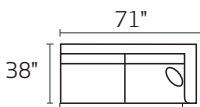

-11 SEATING WEDGE

-15 CORNER UNIT

-84L LAF CUDDLER CHAISE

-84R RAF CUDDLER CHAISE

-23R RAF FULL SLEEPER

-06 ARMLESS FULL SLEEPER

-31 QUEEN SLEEPER

-21 FULL SLEEPER

-23L LAF FULL SLEEPER

-82L LAF CHAISE

-82R RAF CHAISE

-03 ARMLESS LOVESEAT

-28L LSF ARMLESS CHAISE
*item has TWO seat cushions

-28R RSF ARMLESS CHAISE
*item has TWO seat cushions

-25L/-11/-03/-82R

-25L/-28R