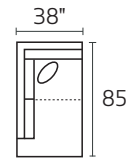

-11 SEATING WEDGE

-15 CORNER UNIT

-84L LAF CUDDLER CHAISE

-84R RAF CUDDLER CHAISE

-23R RAF FULL SLEEPER

-06 ARMLESS FULL SLEEPER

-31 QUEEN SLEEPER

-21 FULL SLEEPER

-23L LAF FULL SLEEPER

-82L LAF CHAISE

-82R RAF CHAISE

-03 ARMLESS LOVESEAT

-28L LSF ARMLESS CHAISE
*item has TWO seat cushions

-28R RSF ARMLESS CHAISE
*item has TWO seat cushions

-25L/-11/-03/-82R

-25L/-28R