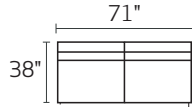

-11 SEATING WEDGE

-15 CORNER UNIT

-84L LAF CUDDLER CHAISE

-84R RAF CUDDLER CHAISE

-23R RAF FULL SLEEPER

-06 ARMLESS FULL SLEEPER

-31 QUEEN SLEEPER

-21 FULL SLEEPER

-23L LAF FULL SLEEPER

-82L LAF CHAISE

-82R RAF CHAISE

-03 ARMLESS LOVESEAT

-28L LSF ARMLESS CHAISE
*item has TWO seat cushions

-28R RSF ARMLESS CHAISE
*item has TWO seat cushions

-25L/-11/-03/-82R

-25L/-28R