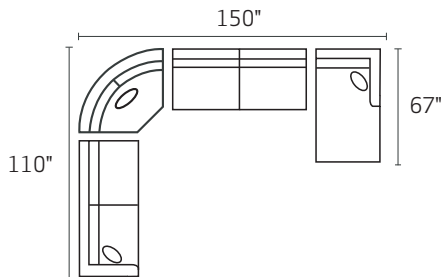

-23L LAF FULL SLEEPER

-82L LAF CHAISE

-82R RAF CHAISE

-03 ARMLESS LOVESEAT

-28L LSF ARMLESS CHAISE
*item has TWO seat cushions

-28R RSF ARMLESS CHAISE
*item has TWO seat cushions

-25L/-11/-03/-82R

-25L/-28R