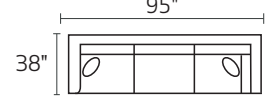

WHITNEY CONFIGURATIONS

- *90 REVERSIBLE CHAISE SOFA
*Ships as TWO pieces -90A / 90B

-30 SOFA

-60 CONDO SOFA

-20 LOVESEAT

-01 ARM CHAIR

-02 OTTOMAN

-10 ARMLESS CHAIR

-04L LAF CHAIR

-04R RAF CHAIR

-32L LAF SECTIONAL

-32R RAF SECTIONAL

-25L LAF LOVESEAT

-25R RAF LOVESEAT

-27L LAF 1 ARM SOFA

-27R RAF 1 ARM SOFA