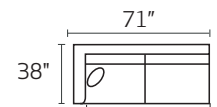

-11 SEATING WEDGE

-15 CORNER UNIT

-84L LAF CUDDLER CHAISE

-84R RAF CUDDLER CHAISE

-23R RAF FULL SLEEPER

-06 ARMLESS FULL SLEEPER

-31 QUEEN SLEEPER

-21 FULL SLEEPER

-23L LAF FULL SLEEPER

-82L LAF CHAISE

-82R RAF CHAISE

-03 ARMLESS LOVESEAT

-28L LSF ARMLESS CHAISE
*item has TWO seat cushions

-28R RSF ARMLESS CHAISE
*item has TWO seat cushions

-25L/-11/-03/-82R

-25L/-28R